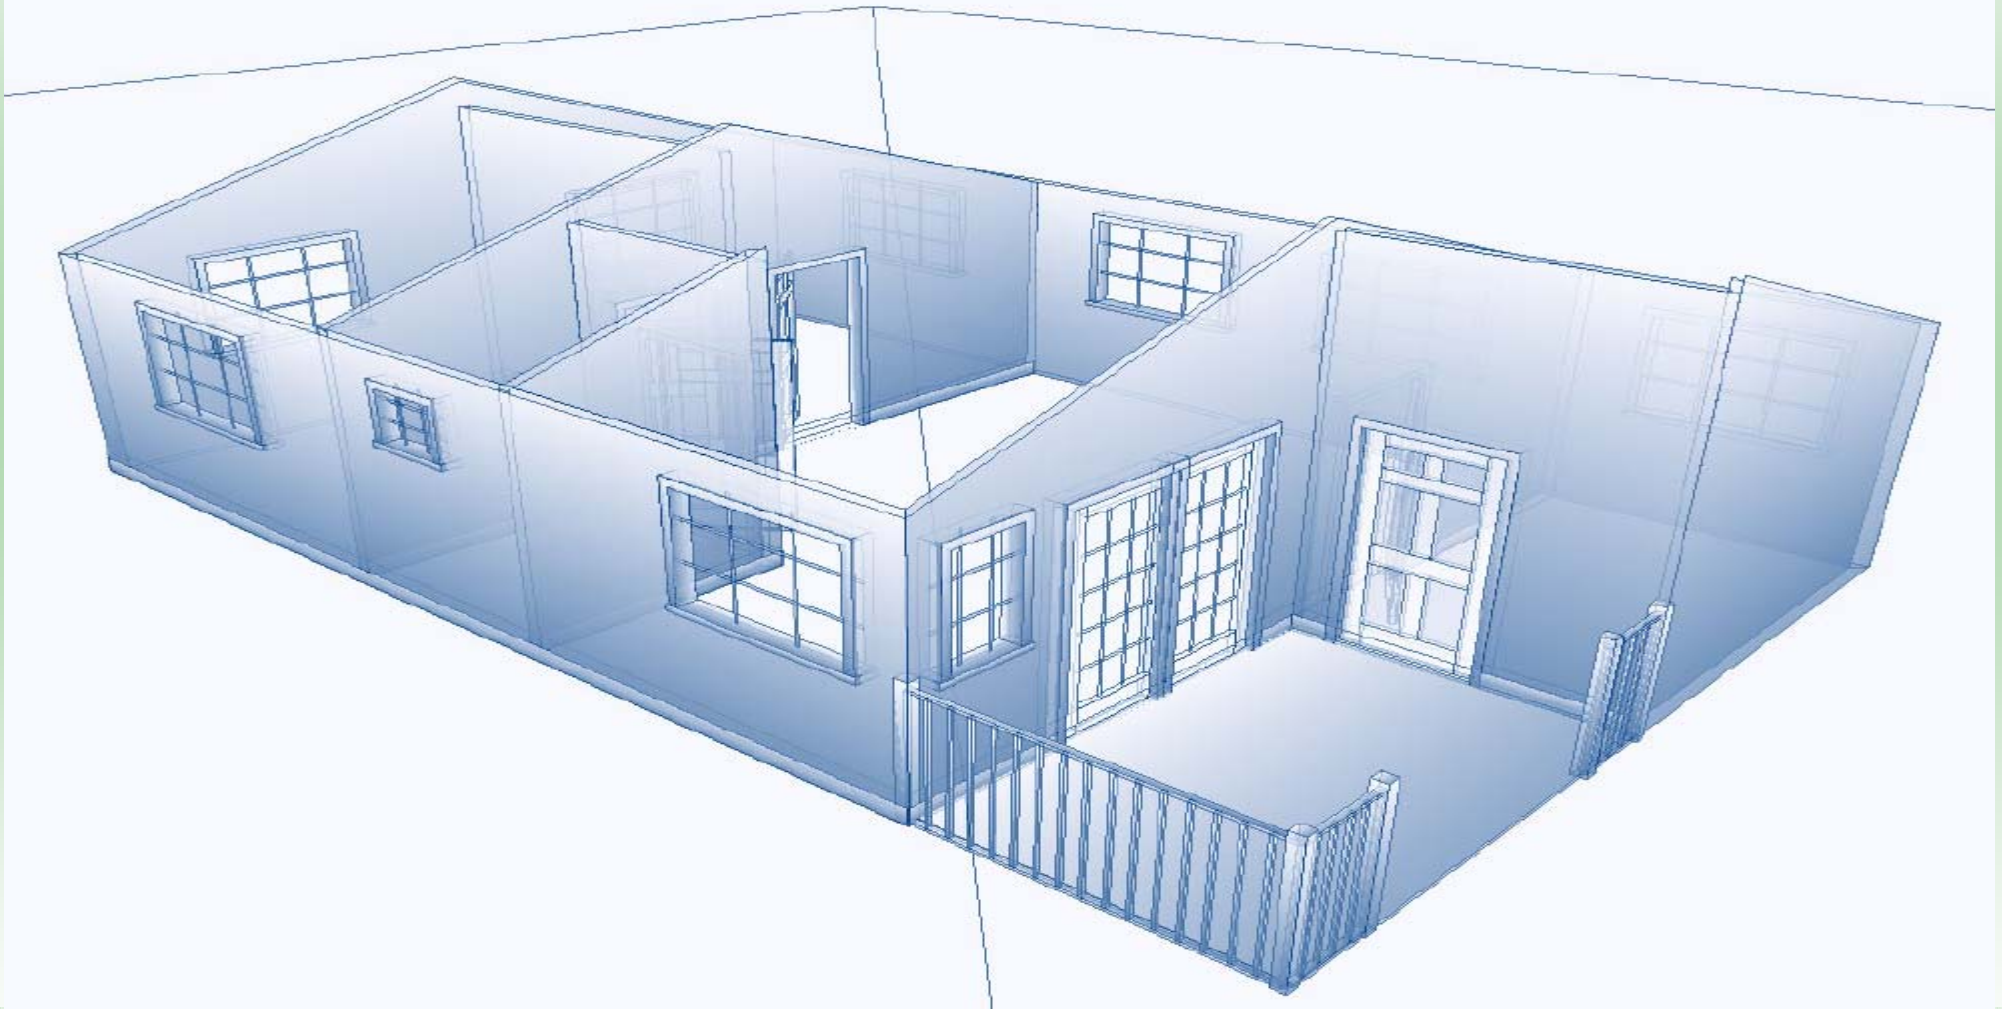

The Fortune Centre

www.newforestlogcabins.co.uk

Tel: 01202 868844
"Making Wood a way of Living"

nfl.info@newforestlogcabins.co.uk