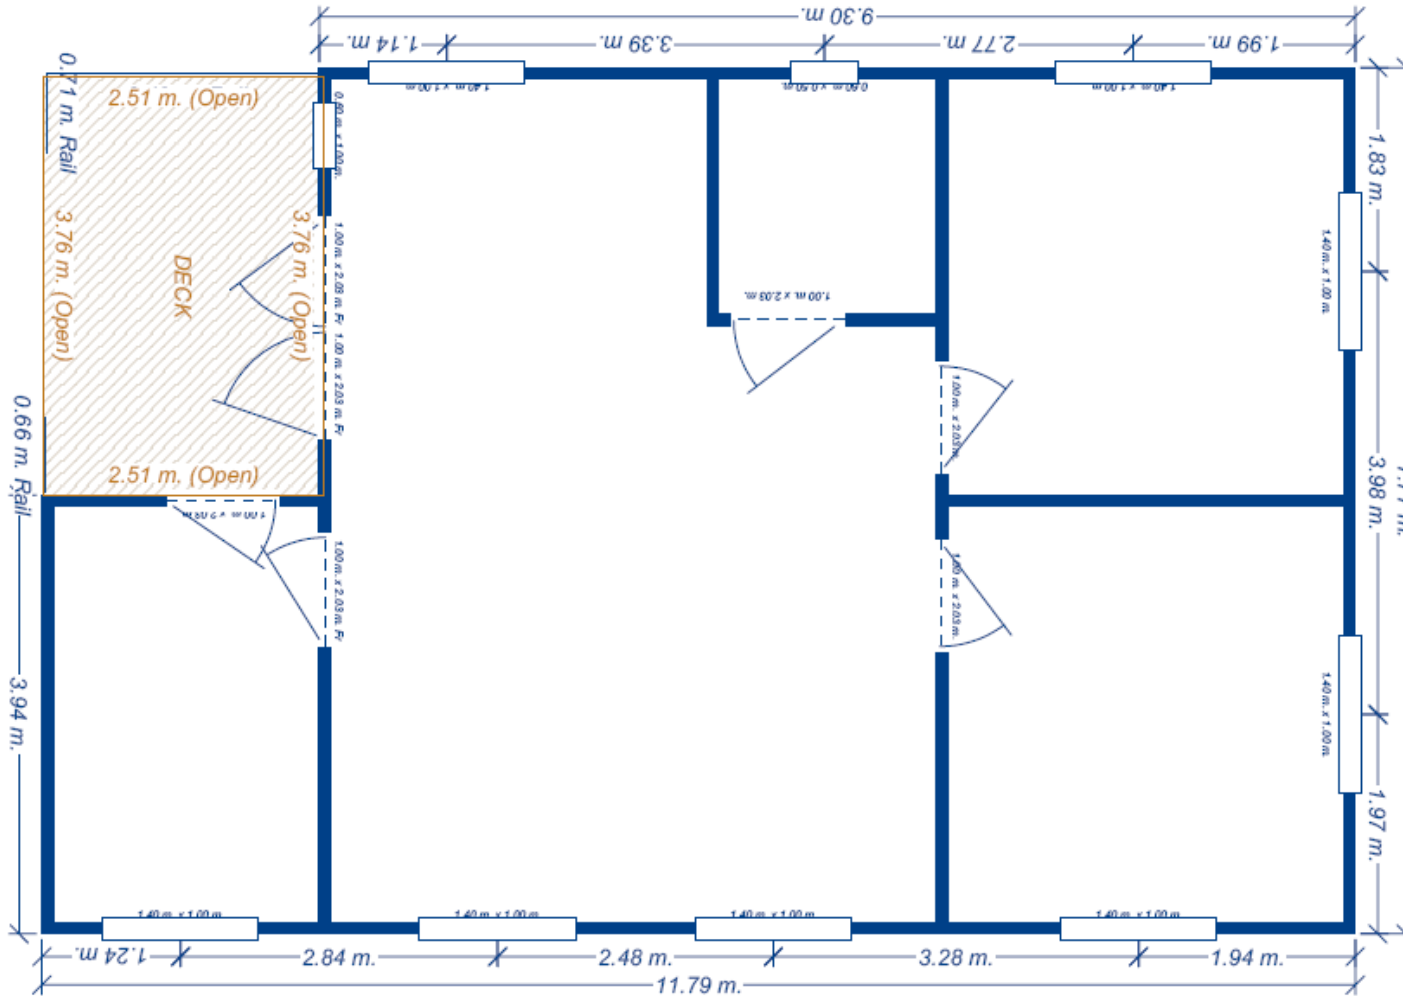

The Fortune Centre

NEW FOREST LOG CABINS TO SUPPLY:

- Independence Training Lodge
- 11.76 x 7.77mtr (Full Building Regulations)
- 70mm Wall Logs
- Ridge Height 4.3mtr
- Wall Height 2.3mtr
- 28mm Floor Boards + 150mm Insulated Floor
- Asphalt Roof Shingles + 150mm Insulated Roof
- Double Glazed Windows & Doors
- WC to be fitted with emergency release locks
- Asphalt Roof Shingles
- 22 Degree Roof Pitch
- Ventilated Cold Roof System
- Guttering x 4 Downpipes
- External Preservative
- Internal Wall Treatment
- Construct & Build

OTHER TRADES TO COMPLETE THE FOLLOWING

- Electrics
- Plumbing
- Carpet Tiles
- Fire & Security Alarms
- Heating
- Drainage
- Kitchen Fittings
- Groundworks / Foundation
- Internal & External Services
- Full Structural Justification