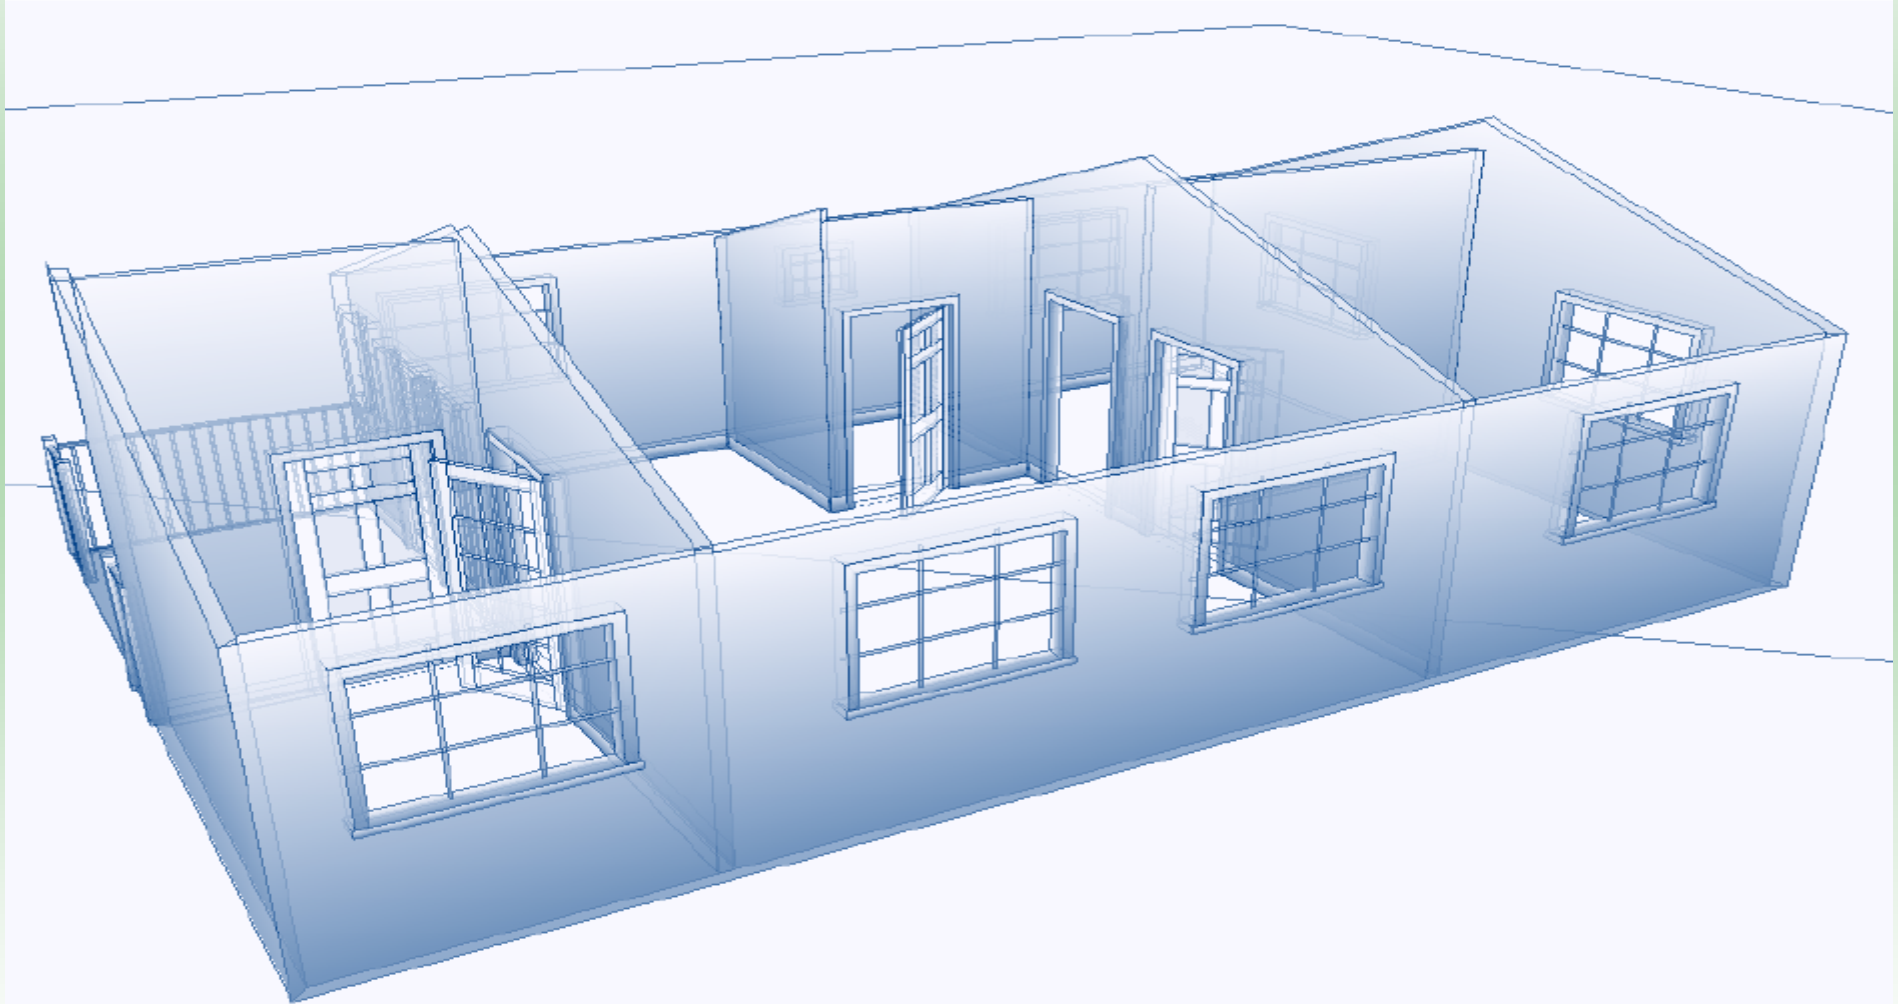

The Fortune Centre