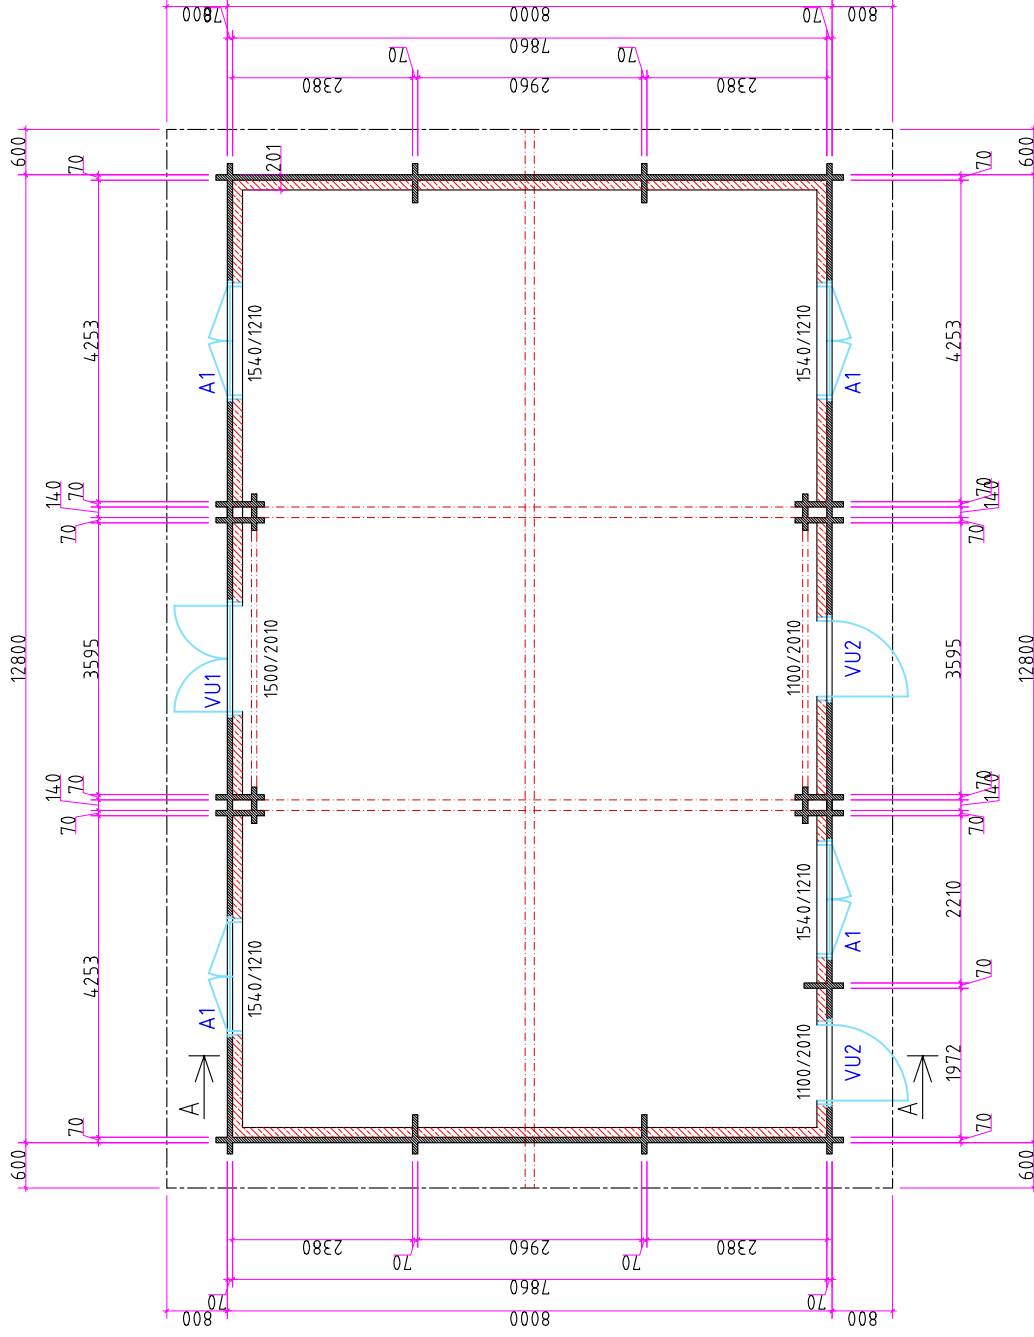

Square log 70x133mm

Top Barn
Training

Section - A

Drawn by:
Alvar Rebane

RPM Ltd

Page:
AE: 4.1

scale:
1:100

Square log 70x133mm

Section - C

Drawn by:
Alvar Rebane

RPM Ltd

Page:
AE: 4.1.2

Scale:
1:100

Square log 70x133mm

Top Barn
Training

Section - D

Drawn by:
Alvar Rebane

RPM Ltd

Page:
AE: 4.1.3

scale:
1:100

Section -B

Section -D

Section -C

Section -A

Square log 70x133mm

Top Barn Training

Ground floor

Drawn by: Alvar Rebane

RPM Ltd

Page: AE: 4.2

A - A

Square log 70x133mm