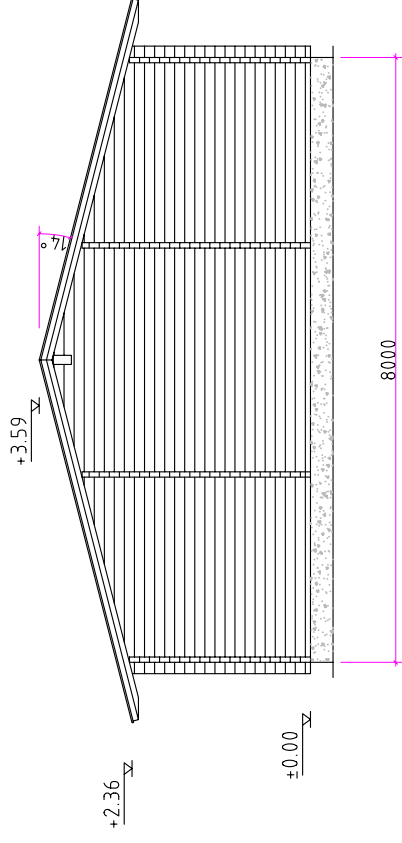

Square log 70x133mm

Top Barn
Training

Section - A

Drawn by:
Alvar Rebane

RPM Ltd

Page:
AE: 4.1

scale:
1:100

Square log 70x133mm

Top Barn
Training

Section - B

Drawn by:
Alvar Rebane

RPM Ltd

Page:
AE: 4.1.1

scale:
1:100

Square log 70x133mm

Top Barn
Training

Section - C

Drawn by:
Alvar Rebane

RPM Ltd

Page:
AE: 4.1.2

Scale:
1:100

Square log 70x133mm

Top Barn
Training

Section - D

Drawn by:
Alvar Rebane

RPM Ltd

Page:
AE: 4.1.3

scale:
1:100

Section -B

Section -D

Section -C

Section -A