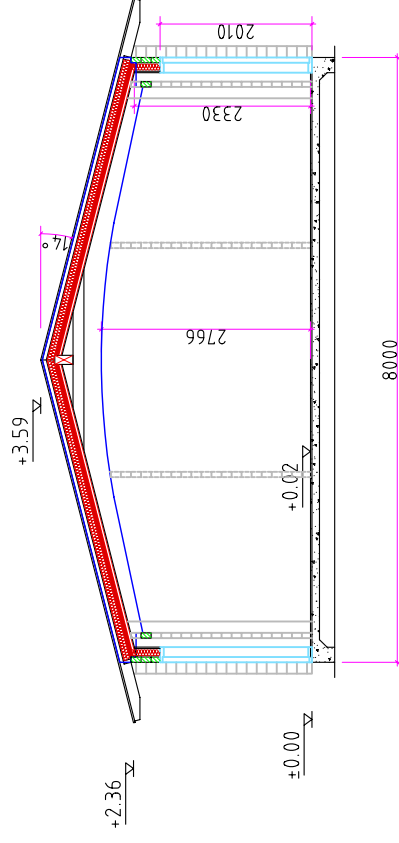

Section - C

Drawn by:
Alvar Rebane

RPM Ltd

Page:
AE: 4.1.2

Scale:
1:100

Square log 70x133mm

Top Barn
Training

Section - D

Drawn by:
Alvar Rebane

RPM Ltd

Page:
AE: 4.1.3

scale:
1:100

Section -B

Section -D

Section -C

Section -A

Square log 70x133mm

Top Barn Training

Ground floor

Drawn by: Alvar Rebane

RPM Ltd

Page: AE: 4.2

A - A

Square log 70x133mm

Top Barn
Training

Cross-section A-A

Drawn by:
Alvar Rebane

Page:

AE: 4.4

RPM Ltd

scale:
1:100