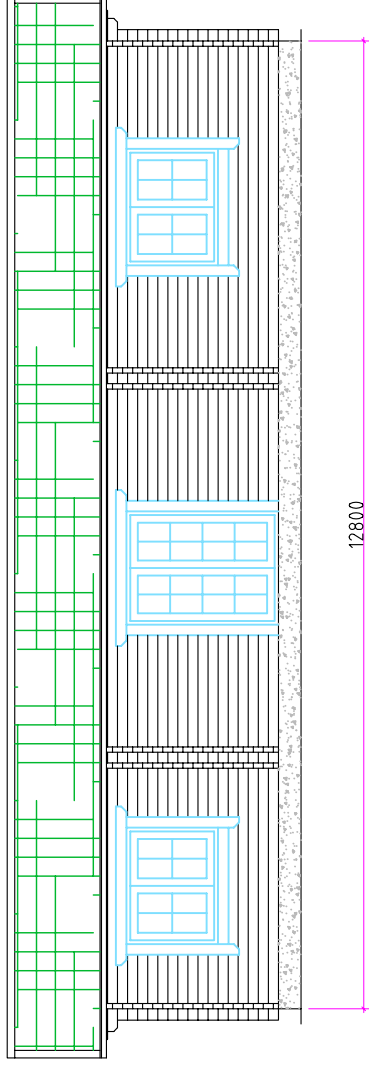

Square log 70x133mm

Top Barn
Training

Section - A

Drawn by:
Alvar Rebane

RPM Ltd

Page:
AE: 4.1

scale:
1:100

Square log 70x133mm

Top Barn
Training

Section - B

Drawn by:
Alvar Rebane

RPM Ltd

Page:
AE: 4.1.1

scale:
1:100

Square log 70x133mm

Top Barn
Training

Section - C

Drawn by:
Alvar Rebane

RPM Ltd

Page:
AE: 4.1.2

Scale:
1:100

Square log 70x133mm

Top Barn
Training

Section - D

Drawn by:
Alvar Rebane

RPM Ltd

Page:
AE: 4.1.3

scale:
1:100

Section -B

Section -D

Section -C

Section -A