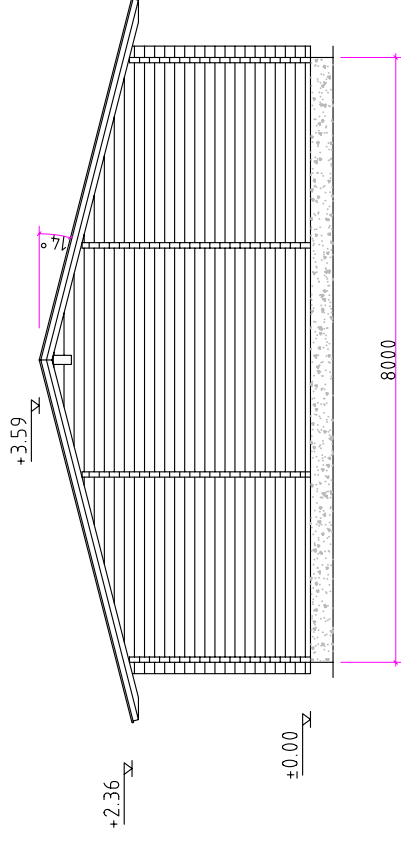

Square log 70x133mm

Top Barn
Training

Section - A

Drawn by:
Alvar Rebane

RPM Ltd

Page:
AE: 4.1

scale:
1:100

Square log 70x133mm

Top Barn
Training

Section - B

Drawn by:
Alvar Rebane

RPM Ltd

Page:
AE: 4.1.1

scale:
1:100

Square log 70x133mm

Top Barn
Training

Section - C

Drawn by:
Alvar Rebane

RPM Ltd

Page:
AE: 4.1.2

Scale:
1:100

Square log 70x133mm

Top Barn
Training

Section - D

Drawn by:
Alvar Rebane

RPM Ltd

Page:
AE: 4.1.3

scale:
1:100

Section -B

Section -D

Section -C

Section -A