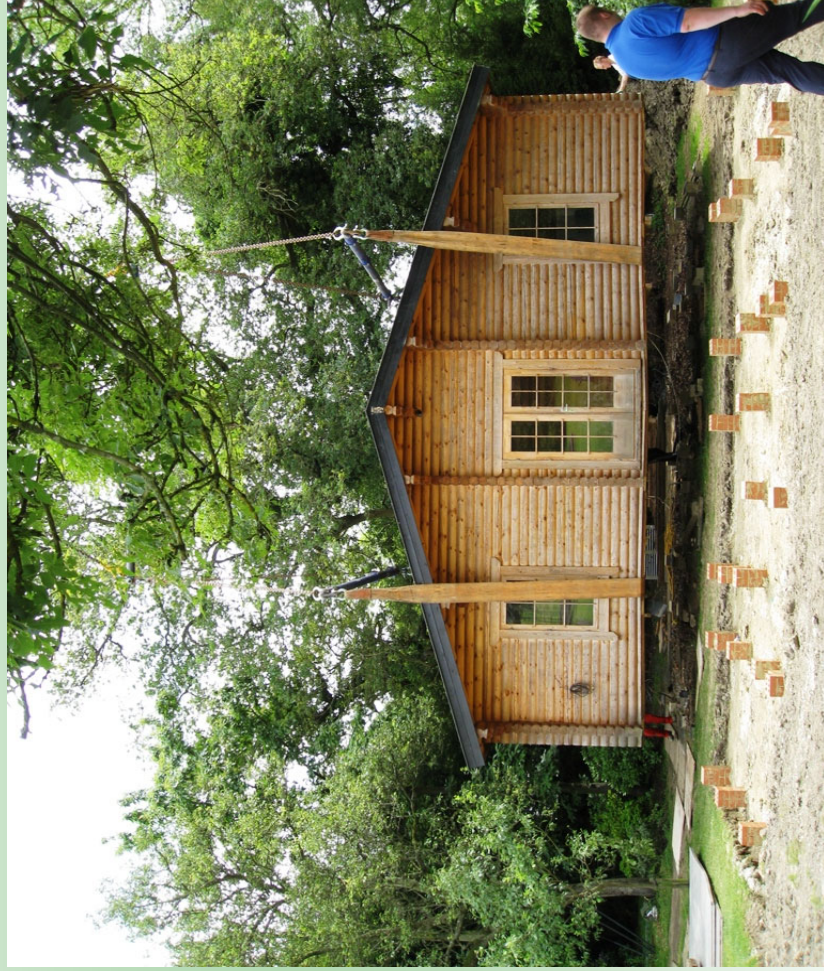

New Forest Log Cabins Ltd

Transportable Log Cabin

www.newforestlogcabins.co.uk

Tel: 01202 868844

"Making Wood a way of Living"

nfl.info@newforestlogcabins.co.uk