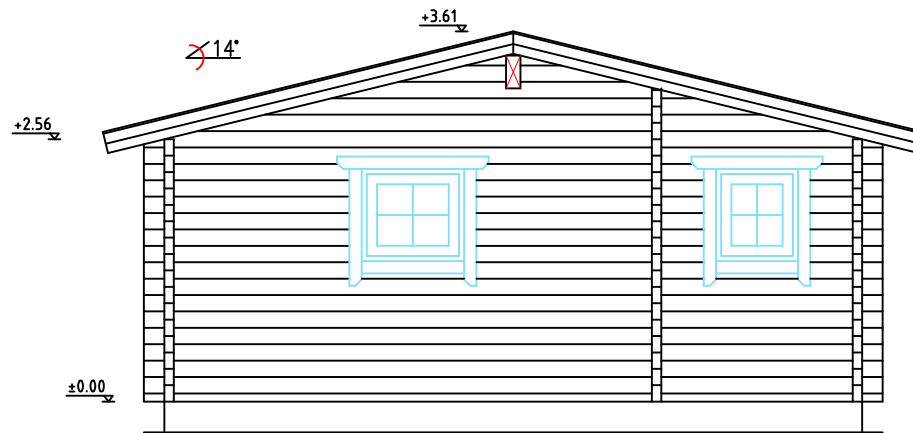

View-A		Page: 4.1
Drawn by: Tarmo Tigane	VERWOOD LODGE	Scale: 1:75

View-B		Page: 4.11
Drawn by: Tarmo Tigane	VERWOOD LODGE	Scale: 1:75

+3.61

±0.00

View-C		Page: 4.12
Drawn by: Tarmo Tigane	VERWOOD LODGE	Scale: 1:75

+3.61

±0.00

View-D		Page: 4.13
Drawn by:	VERWOOD LODGE	Scale: 1:75

A-A

CROSS-SECTION		Page: 4.5
Drawn by: Tarmo Tigane	VERWOOD LODGE	Scale: 1:50