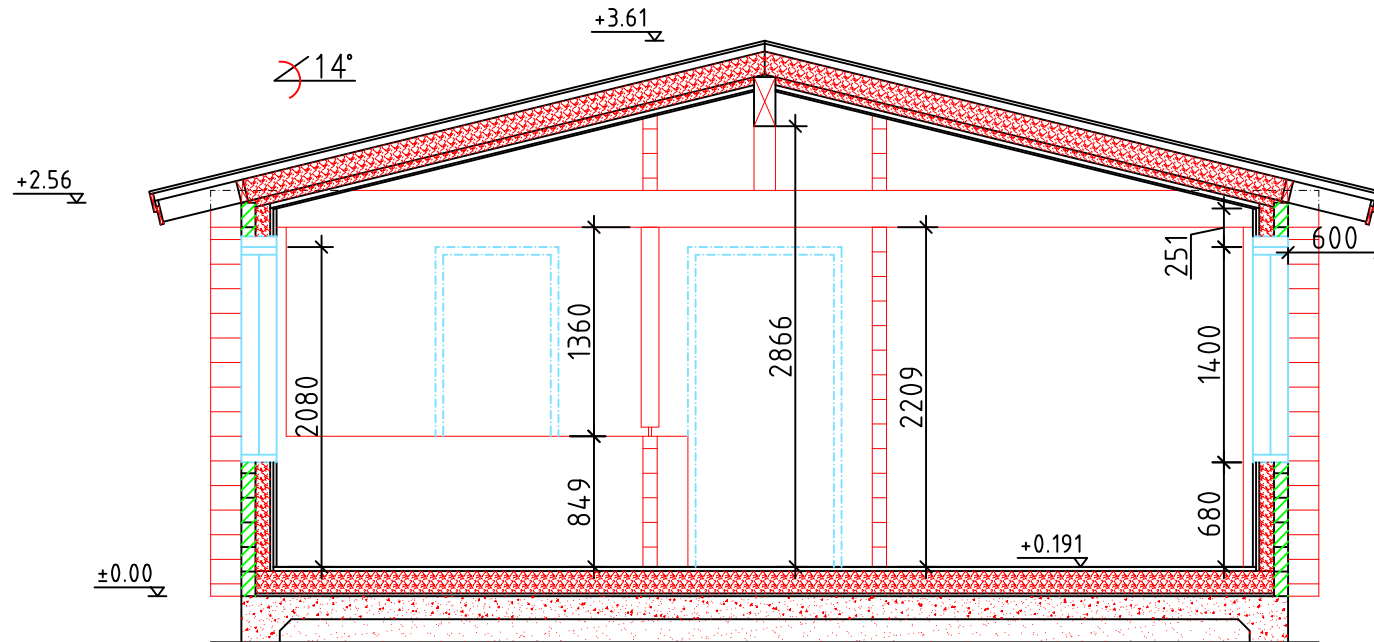

View-A		Page: 4.1
Drawn by: Tarmo Tigane	VERWOOD LODGE	Scale: 1:75

View-B		Page: 4.11
Drawn by: Tarmo Tigane	VERWOOD LODGE	Scale: 1:75

+3.61

±0.00

View-C		Page: 4.12
Drawn by: Tarmo Tigane	VERWOOD LODGE	Scale: 1:75

+3.61

±0.00

View-D		Page: 4.13
Drawn by:	VERWOOD LODGE	Scale: 1:75

A-A

CROSS-SECTION		Page: 4.5
Drawn by: Tarmo Tigane	VERWOOD LODGE	Scale: 1:50