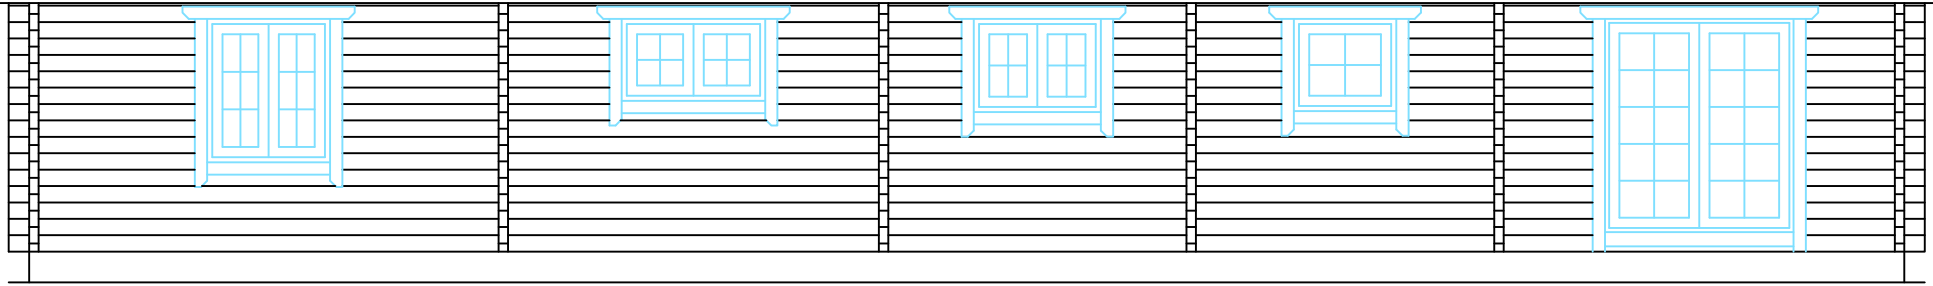

View-A		Page: 4.1
Drawn by: Tarmo Tigane	VERWOOD LODGE	Scale: 1:75

View-B		Page: 4.11
Drawn by: Tarmo Tigane	VERWOOD LODGE	Scale: 1:75

+3.61

±0.00

View-C		Page: 4.12
Drawn by: Tarmo Tigane	VERWOOD LODGE	Scale: 1:75

+3.61

±0.00

View-D		Page: 4.13
Drawn by:	VERWOOD LODGE	Scale: 1:75

A-A

CROSS-SECTION		Page: 4.5
Drawn by: Tarmo Tigane	VERWOOD LODGE	Scale: 1:50